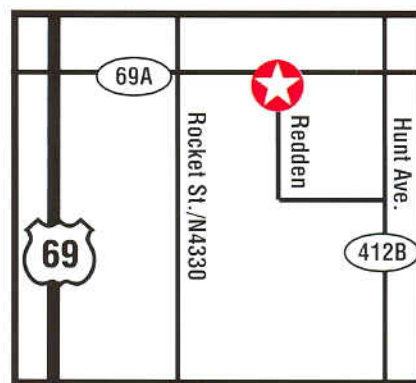

No appointments needed • Walk-ins seen quickly

Pryor • 825-7555
4115 Redden Street

(East of Hwy 69 and Highway 69A in MidAmerican Industrial Park)

Open Mon.-Sat. (7am-7pm) and Sun. (10am-5pm)

ADDITIONAL LOCATIONS: CLAREMORE • 343.6000 • 985 W. WILL ROGERS BLVD.

OWASSO • 274.8555 • 13616 E. 103RD ST. N, SUITE A • BIXBY • 369.9555 • 11717 S. MEMORIAL