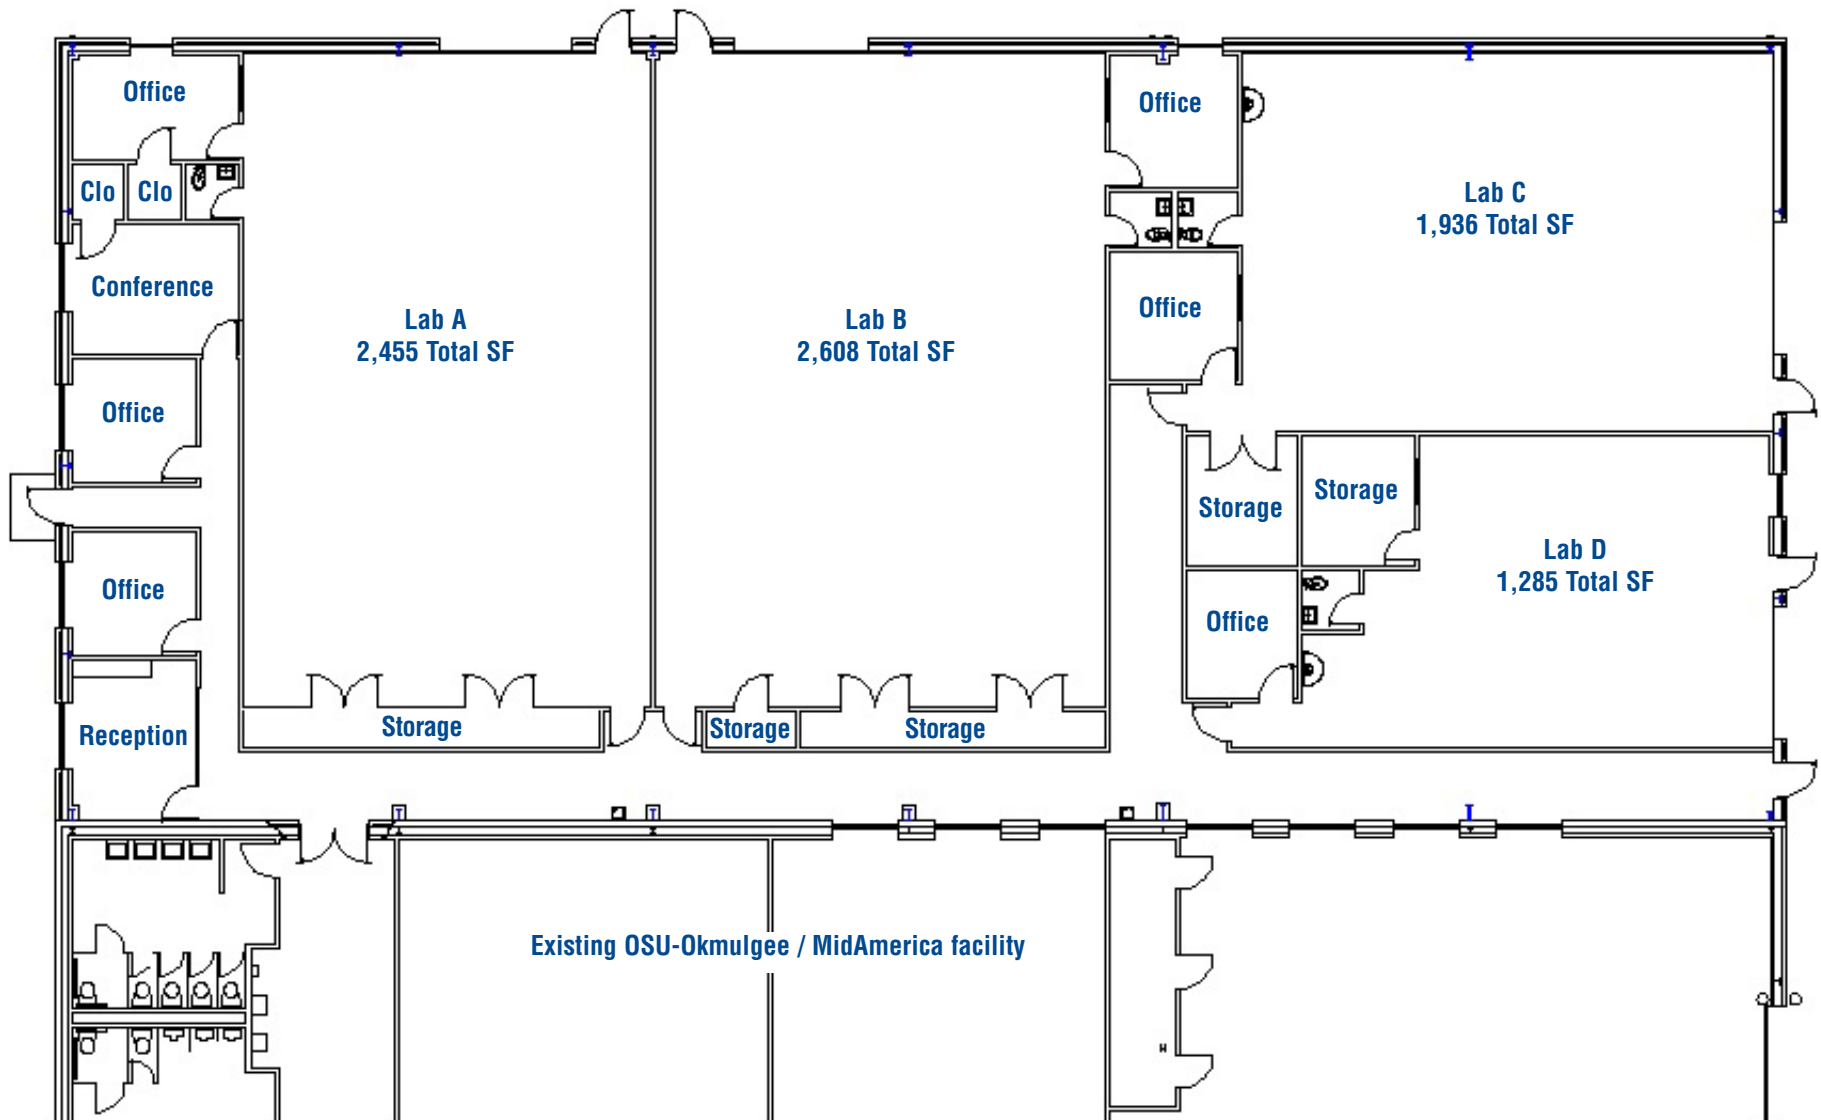

MidAmerica Enterprise Center Floor Plan

Scale: 10'